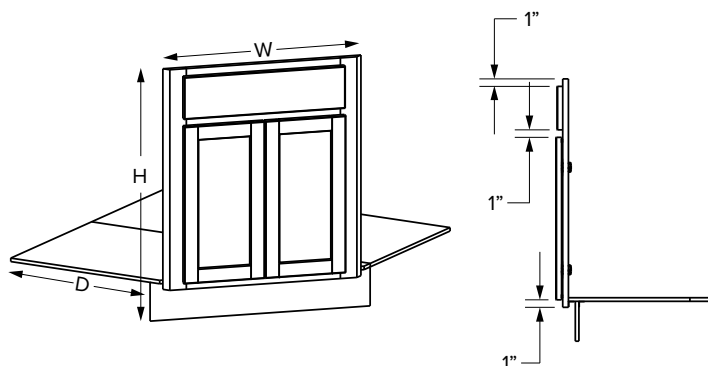

Base Cabinets - Dimensions

Sink front corner diagonal

Essentials Overlay