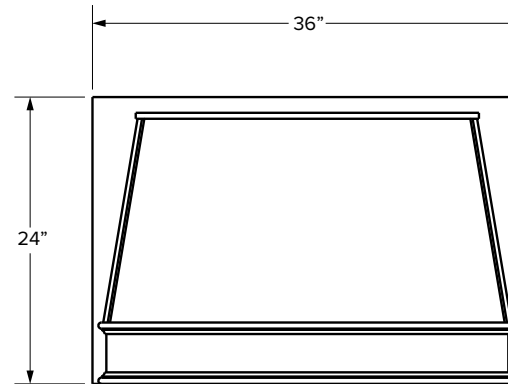

Range hoods

	W	H	D	Projection
RHAR36	36"	24"	15"	7-1/2"
RHCL36	36"	24"	15"	7-1/2"

NOTES:

Works with Premier & Essentials.

The box of these range hoods can be trimmed to size.

Angled hood section can be removed from box and applied separately.

Some assembly required.

RHCL36