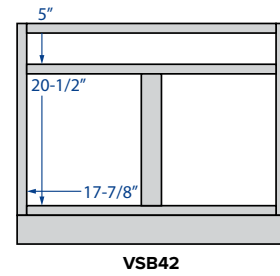

Vanity Cabinets - Openings

Essentials

Premier

Essentials

Premier