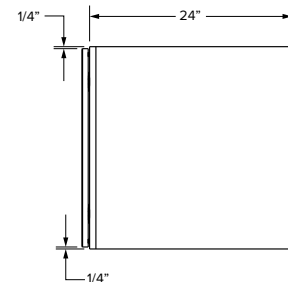

Wall Cabinets - Dimensions

24" Deep cabinets

Essentials Overlay

18" High

24" High

Premier Overlay

18" High

24" High

SKU	W	H	D	Shelves	# of Doors	ESSENTIALS				PREMIER			
						Opening		Door		Opening		Door	
						Width	Height	Width	Height	Width	Height	Width	Height
W361824	36"	18"	24"	0	2	33"	15"	16-29/32"	16-1/32"	33"	15"	17-11/16"	17-9/16"
W391824*	39"	18"	24"	0	2	16-15/16"	15"	17-17/32"	16-1/32"	16-15/16"	15"	19-1/16"	17-9/16"
W362424	36"	24"	24"	1	2	33"	21"	16-29/32"	21-31/32"	33"	21"	17-11/16"	23-9/16"
W392424*	39"	24"	24"	1	2	16-15/16"	21"	17-17/32"	21-31/32"	16-15/16"	21"	19-1/16"	23-9/16"

*39" and 42" wide cabinets have a center stile