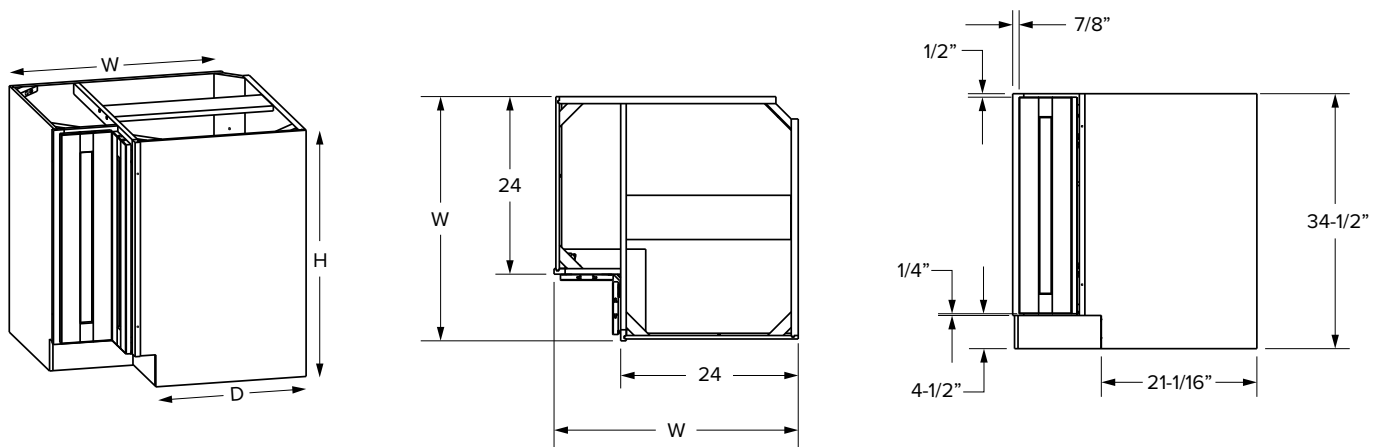

Premier Overlay

SKU					ESSENTIALS				PREMIER			
	W	H	D	# of Doors	Door Opening		Door Size		Door Opening		Door Size	
					Width	Height	Width	Height	Width	Height	Width	Height
BC33U	33"	34-1/2"	24"	1	10-3/16"	27"	7-1/8"	28-1/32"	10-3/16"	27"	7-1/8"	29-9/32"
BC36U	36"	34-1/2"	24"	1	11-1/2"	27"	10-1/8"	28-1/32"	11-1/2"	27"	10-1/8"	29-9/32"