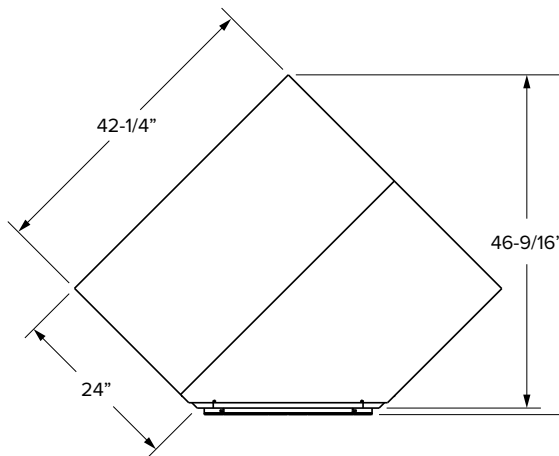

Premier Overlay

SKU	ESSENTIALS													
	W	H	D	# of Doors	# of Drawers	Door Opening		Drawer Opening		Door Size		Drawer Front Size		
						Width	Height	Width	Height	Width	Height	Width	Height	
SFCD42	26-7/8"	34-1/2"	24"	2	1 false	20-13/16"	20-1/2"	20-13/16"	5"	10-15/16"	21-11/32"	21-7/8"	5-23/32"	

SKU	PREMIER													
	W	H	D	# of Doors	# of Drawers	Door Opening		Drawer Opening		Door Size		Drawer Front Size		
						Width	Height	Width	Height	Width	Height	Width	Height	
SFCD42	26-7/8"	34-1/2"	24"	2	1 false	20-13/16"	20-1/2"	20-13/16"	5"	11-11/16"	22-27/32"	23-15/32"	6-7/32"