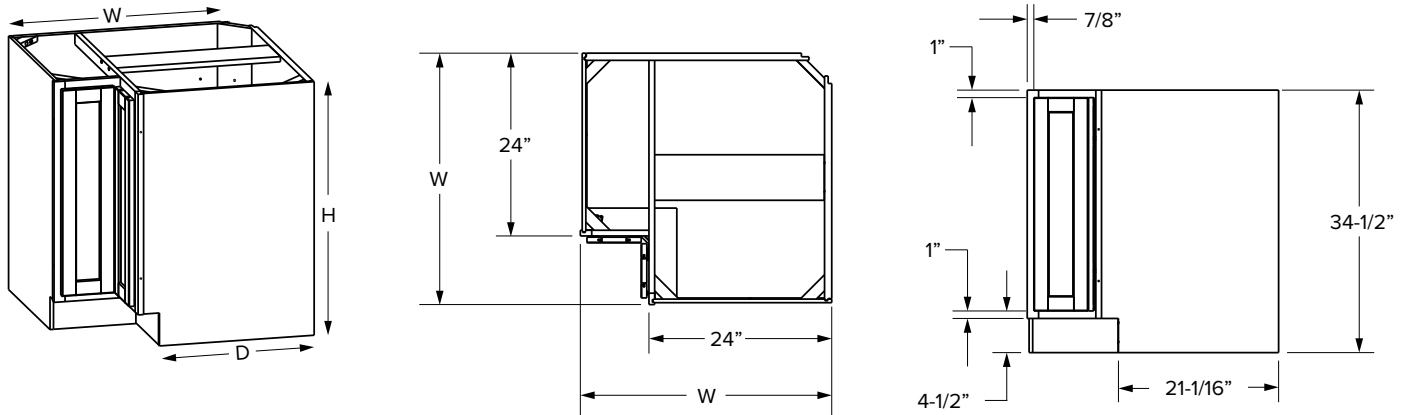

Corner cabinets

Essentials Overlay