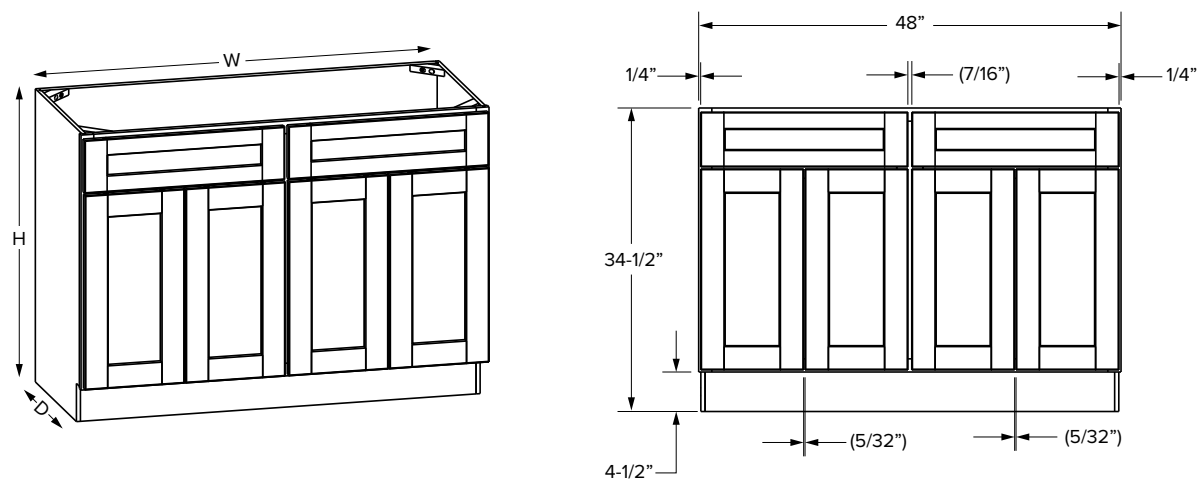

VSB48

SKU	W	H	D	# of Doors	# of Drawers	PREMIER							
						Door Opening		False Front Opening		Door Size		Drawer Front Size	
						Width	Height	Width	Height	Width	Height	Width	Height
VSB24	24"	34-1/2"	21"	2	1	21"	20-1/2"	21"	5"	11-11/16"	22-27/32"	23-17/32"	6-7/32"
VSB27	27"	34-1/2"	21"	2	1	24"	20-1/2"	24"	5"	13-3/16"	22-27/32"	26-17/32"	6-7/32"
VSB30	30"	34-1/2"	21"	2	1	27"	20-1/2"	27"	5"	14-11/16"	22-27/32"	29-17/32"	6-7/32"
VSB33	33"	34-1/2"	21"	2	1	30"	20-1/2"	30"	5"	16-3/16"	22-27/32"	32-17/32"	6-7/32"
VSB36	36"	34-1/2"	21"	2	1	33"	20-1/2"	33"	5"	17-11/16"	22-27/32"	35-17/32"	6-7/32"
VSB42	42"	34-1/2"	21"	2	1	17-7/8"	20-1/2"	39"	5"	20-17/32"	22-27/32"	41-17/32"	6-7/32"
VSB48*	48"	34-1/2"	21"	4	2	20-7/8"	20-1/2"	20-7/8"	5"	11-11/16"	22-27/32"	23-17/32"	6-7/32"