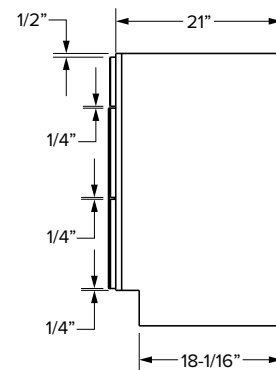

VCDB60-6

SKU	PREMIER																	
	W	H	D	Door Opening		Drawer Opening				False Front Opening		Door Size		Drawer Front Size			False Front Size	
				Width	Height	Width	2 Height	3 Height	4 Height	Width	1 Height	Width	Height	Width	2 Height	3&4 Height	Width	1 Height
VCDB60-3	60"	34-1/2"	21"	21"	20-1/2"	8-3/4"	5"	9"	9-1/2"	21"	5"	11-11/16"	22-27/32"	11-17/32"	6-7/32"	11-5/16"	23-17/32"	6-7/32"
VCDB60-6	60"	34-1/2"	21"	27"	20-1/2"	11-7/8"	5"	9"	9-1/2"	27"	5"	14-11/16"	22-27/32"	14-17/32"	6-7/32"	11-5/16"	29-17/32"	6-7/32"