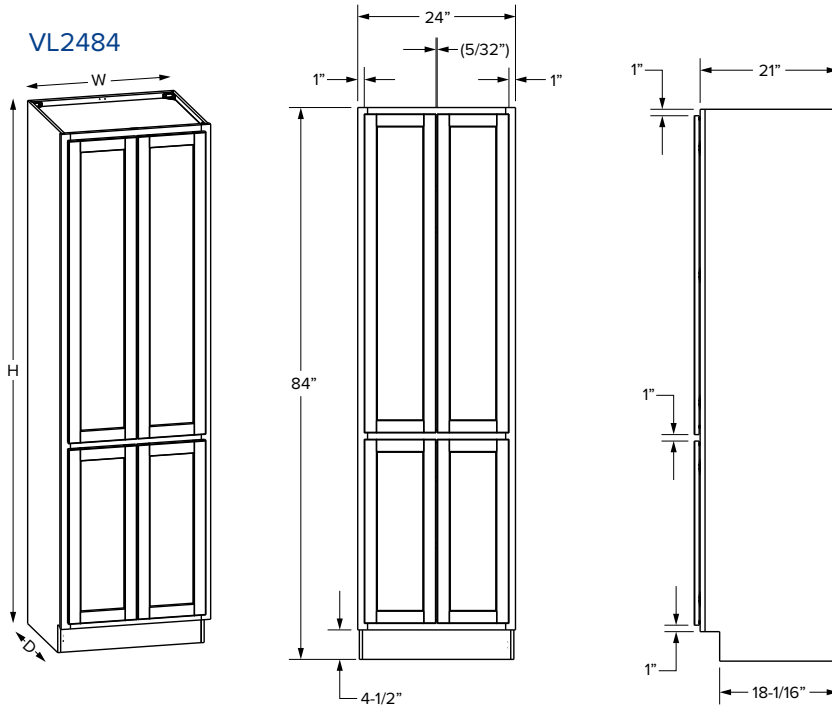

VL2484

SKU	ESSENTIALS										
	W	H	D	Shelves	# of Doors	Door Opening			Door Size		
						Width	1 Height	2 Height	Width	1 Height	2 Height
VL1584	15"	84"	21"	6	2	12"	27"	47-1/2"	13-1/32"	48-17/32"	28-1/32"
VL1884	18"	84"	21"	6	2	15"	27"	47-1/2"	16-1/32"	48-17/32"	28-1/32"
VL2484	24"	84"	21"	6	4	21"	27"	47-1/2"	10-27/32"	48-17/32"	28-1/32"