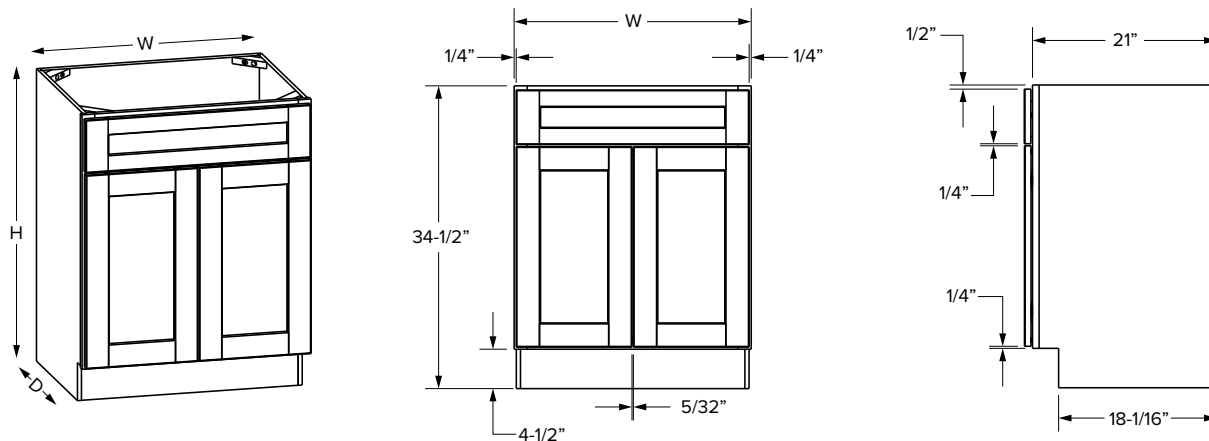

Sink base cabinets

Premier Overlay