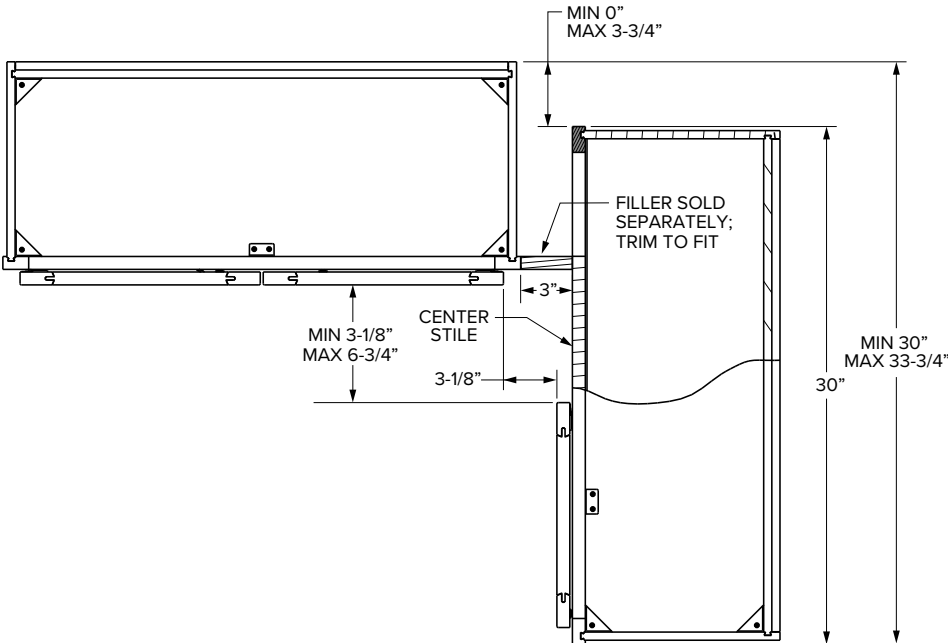

Essentials Top View