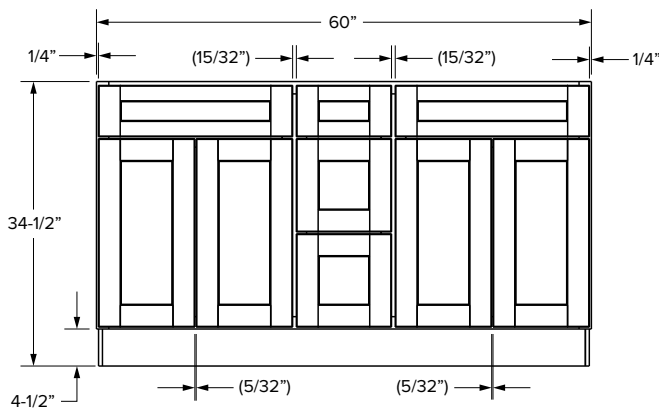

VCDB60-6

SKU	PREMIER																	
	W	H	D	Door Opening		Drawer Opening				False Front Opening		Door Size		Drawer Front Size			False Front Size	
				Width	Height	Width	2 Height	3 Height	4 Height	Width	1 Height	Width	Height	Width	2 Height	3&4 Height	Width	1 Height
VCDB60-3	60"	34-1/2"	21"	21"	20-1/2"	8-3/4"	5"	9"	9-1/2"	21"	5"	11-11/16"	22-27/32"	11-17/32"	6-7/32"	11-5/16"	23-17/32"	6-7/32"
VCDB60-6	60"	34-1/2"	21"	27"	20-1/2"	11-7/8"	5"	9"	9-1/2"	27"	5"	14-11/16"	22-27/32"	14-17/32"	6-7/32"	11-5/16"	29-17/32"	6-7/32"