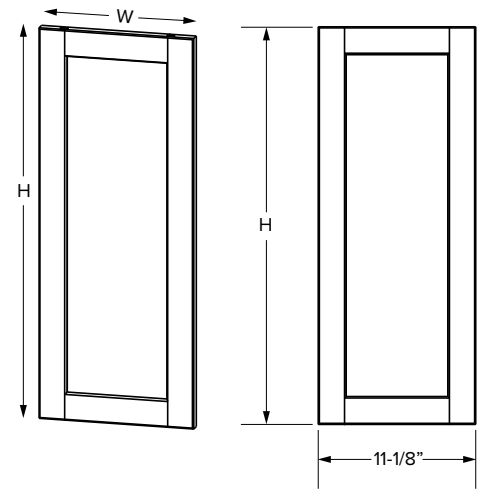

Hatteras - WDEP