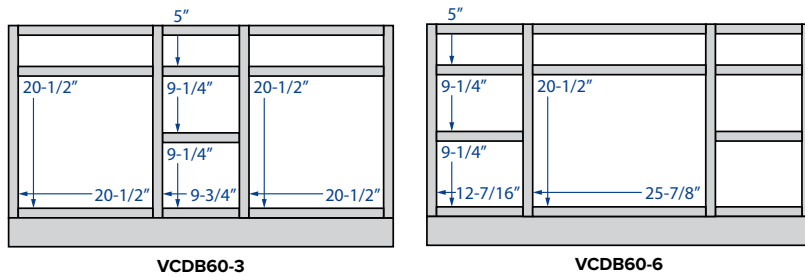

Essentials