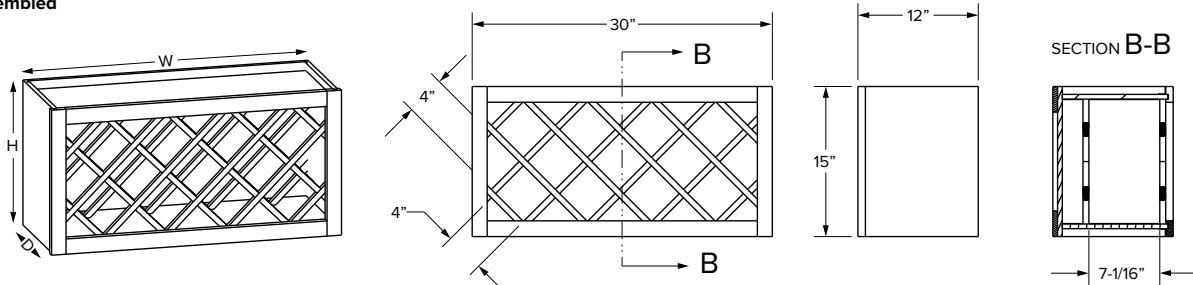

Wine rack

SKU	W	D	H
WR3015	30"	12"	15"

NOTE: Ships preassembled