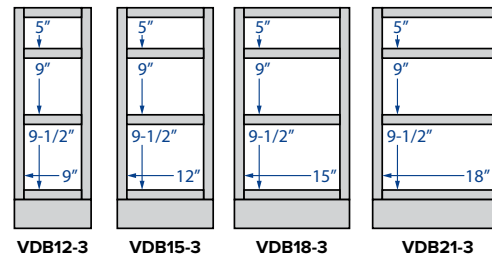

Vanity Cabinets - Openings

Essentials

Premier

Essentials

Premier