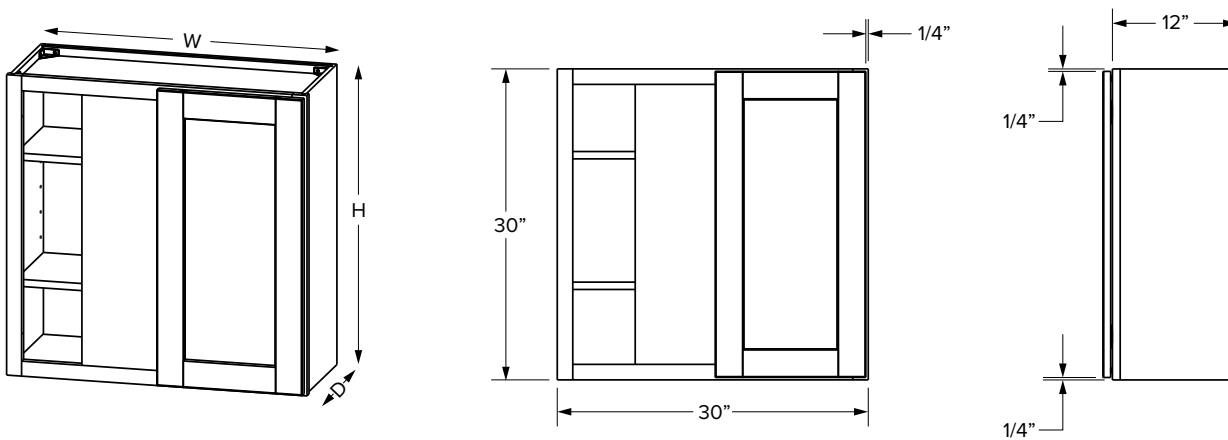

Premier Overlay

SKU							ESSENTIALS				PREMIER			
	W	H	D	Shelves	# of Doors	Opening		Door		Opening		Door		
						Width	Height	Width	Height	Width	Height	Width	Height	
WBC30-3330U	30"-33"	30"	12"	2	1	12"	27"	13-1/32"	28-1/32"	12"	27"	14-17/32"	29-17/32"	
WBC30-3336U	30"-33"	36"	12"	2	1	12"	33"	13-1/32"	34-1/32"	12"	33"	14-17/32"	35-1/2"	
WBC30-3342U	30"-33"	42"	12"	3	1	12"	39"	13-1/32"	40-1/32"	12"	39"	14-17/32"	41-17/32"