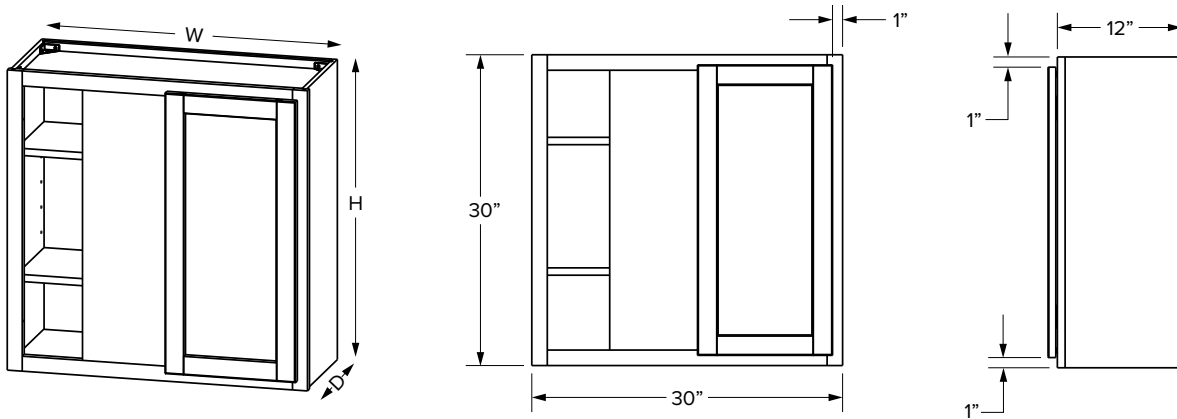

Wall Cabinets - Dimensions

Universal blind corner cabinets

Essentials Overlay