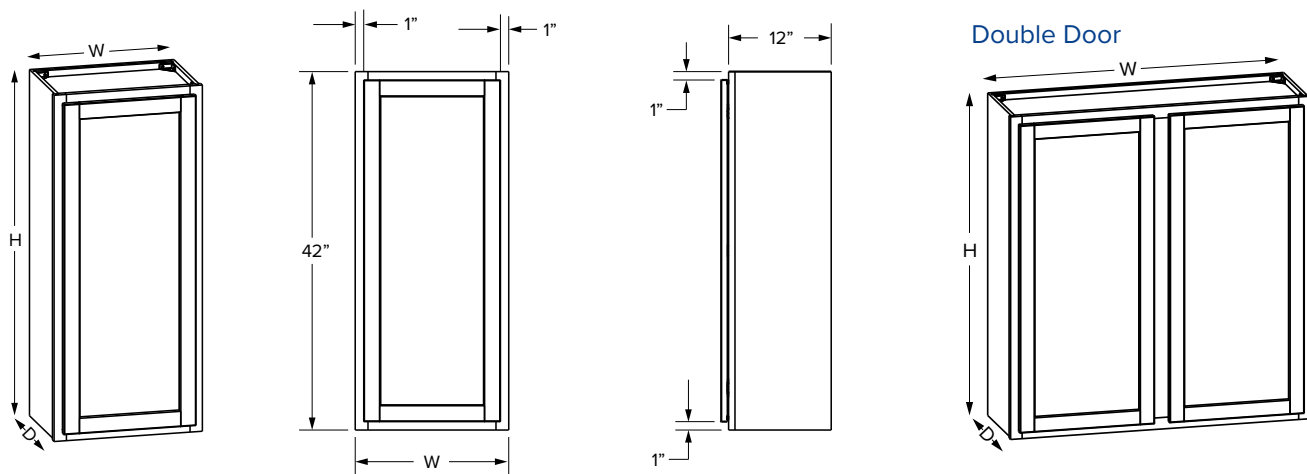

42" Height cabinets

Essentials overlay

Premier overlay