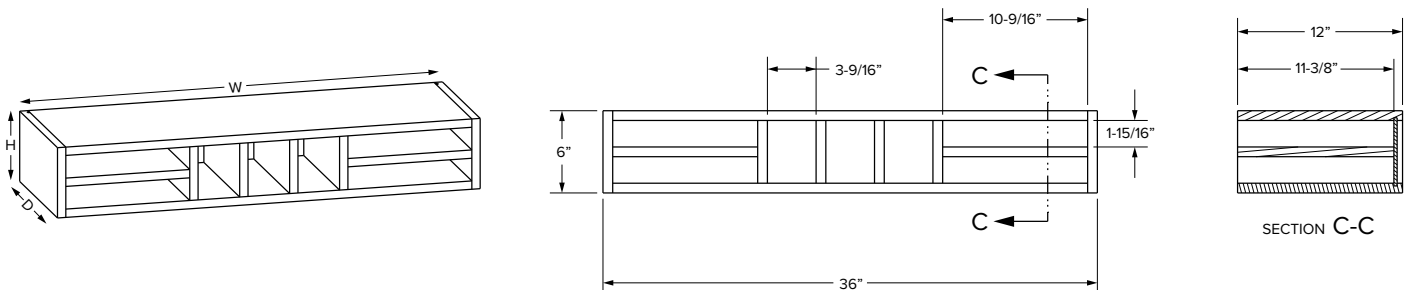

Slotted organizer

SKU	W	D	H
ORG36	36"	12"	6"

NOTE: Ships preassembled