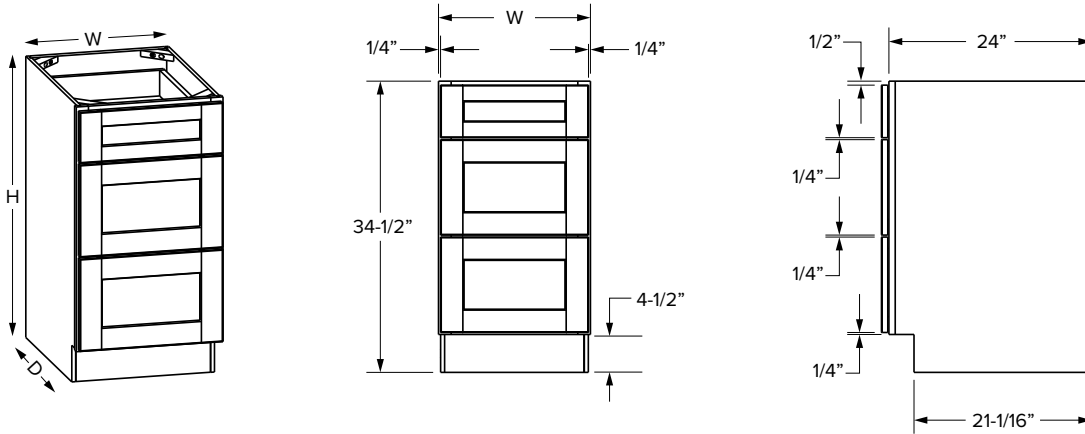

SKU	W	H	D	# of Drawers	ESSENTIALS							
					Drawer Opening				Drawer Front Size			
					Width	1 Height	2 Height	3 Height	Width	1 Height	2 Height	3 Height
DB12-3	12"	34-1/2"	24"	3	9"	5"	9-1/4"	9-1/4"	9-31/32"	5-23/32"	10-5/32"	10-5/32"
DB15-3	15"	34-1/2"	24"	3	12"	5"	9-1/4"	9-1/4"	12-31/32"	5-23/32"	10-5/32"	10-5/32"
DB18-3	18"	34-1/2"	24"	3	15"	5"	9-1/4"	9-1/4"	15-31/32"	5-23/32"	10-5/32"	10-5/32"
DB21-3	21"	34-1/2"	24"	3	18"	5"	9-1/4"	9-1/4"	18-31/32"	5-23/32"	10-5/32"	10-5/32"
DB24-3	24"	34-1/2"	24"	3	21"	5"	9-1/4"	9-1/4"	21-31/32"	5-23/32"	10-5/32"	10-5/32"
DB30-3	30"	34-1/2"	24"	3	27"	5"	9-1/4"	9-1/4"	28-31/32"	5-23/32"	10-5/32"	10-5/32"
DB36-3	36"	34-1/2"	24"	3	33"	5"	9-1/4"	9-1/4"	34-31/32"	5-23/32"	10-5/32"	10-5/32"

SKU	W	H	D	# of Drawers	PREMIER							
					Drawer Opening				Drawer Front Size			
					Width	1 Height	2 Height	3 Height	Width	1 Height	2 Height	3 Height
DB12-3	12"	34-1/2"	24"	3	9"	5"	9"	9-1/2"	11-17/32"	6-7/32"	11-5/16"	11-5/16"
DB15-3	15"	34-1/2"	24"	3	12"	5"	9"	9-1/2"	14-17/32"	6-7/32"	11-5/16"	11-5/16"
DB18-3	18"	34-1/2"	24"	3	15"	5"	9"	9-1/2"	17-17/32"	6-7/32"	11-5/16"	11-5/16"
DB21-3	21"	34-1/2"	24"	3	18"	5"	9"	9-1/2"	20-17/32"	6-7/32"	11-5/16"	11-5/16"
DB24-3	24"	34-1/2"	24"	3	21"	5"	9"	9-1/2"	23-17/32"	6-7/32"	11-5/16"	11-5/16"
DB30-3	30"	34-1/2"	24"	3	27"	5"	9"	9-1/2"	29-17/32"	6-7/32"	11-5/16"	11-5/16"
DB36-3	36"	34-1/2"	24"	3	33"	5"	9"	9-1/2"	35-17/32"	6-7/32"	11-5/16"	11-5/16"