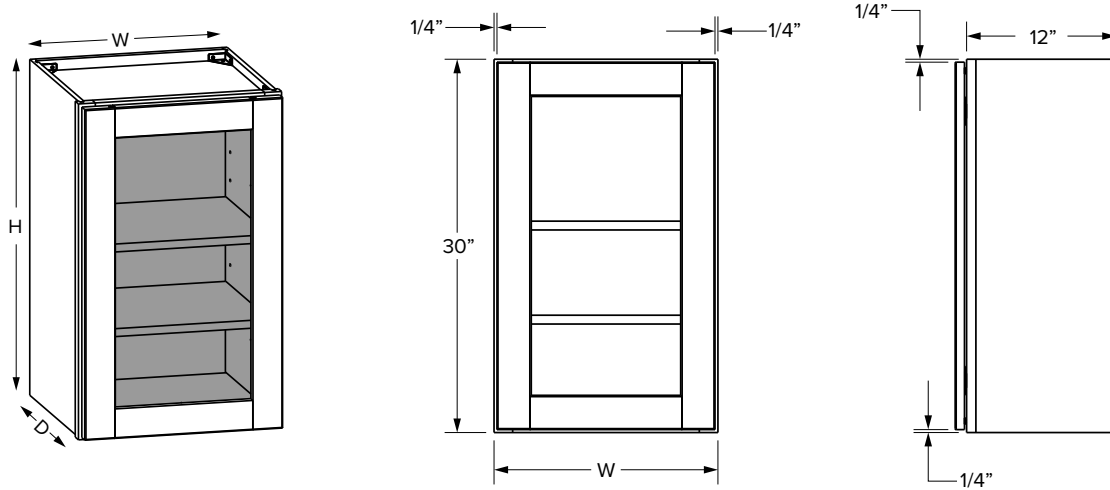

Wall Cabinets - Dimensions

30" Height glass door cabinets

Premier Overlay - Single Door