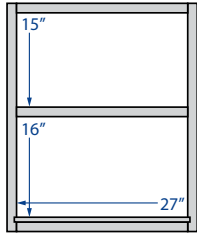

Essentials

Premier

MWC3036