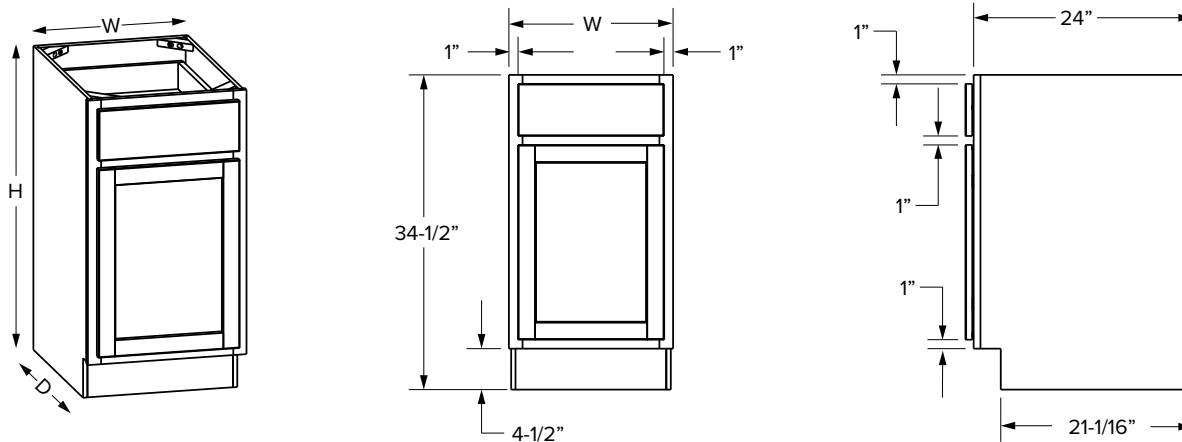

Base Cabinets - Dimensions

Drawer/door cabinets

Essentials Overlay - Single Door