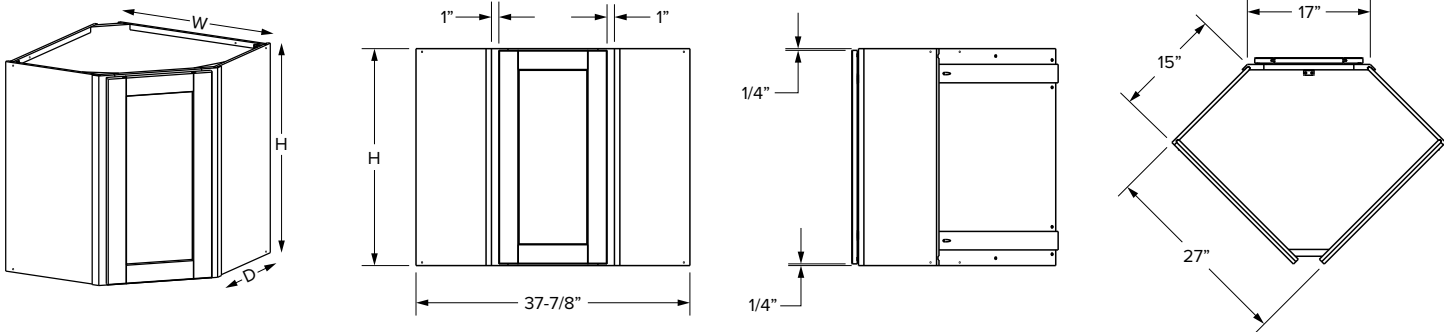

SKU						ESSENTIALS				PREMIER			
	W	H	D	Shelves	# of Doors	Opening		Door		Opening		Door	
						Width	Height	Width	Height	Width	Height	Width	Height
WDC273615	27"	36"	15"	2	1	12-7/16"	33"	13-7/16"	34-1/32"	12-7/16"	33"	14-31/32"	35-17/32"
WDC274215	27"	42"	15"	3	1	12-7/16"	39"	13-7/16"	40-1/32"	12-7/16"	39"	14-31/32"	41-17/32"