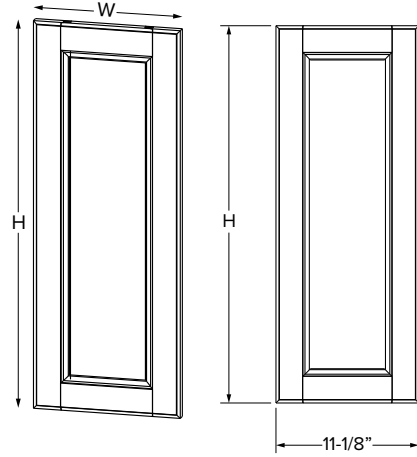

Decorative end panels

SKU	ESSENTIALS			PREMIER		
	W	H	T	W	H	T
WDEP1230	11-1/8"	27-31/32"	3/4"	11-1/8"	29-1/2"	3/4"
WDEP1236	11-1/8"	33-31/32"	3/4"	11-1/8"	35-1/2"	3/4"
WDEP1242	11-1/8"	39-31/32"	3/4"	11-1/8"	41-1/2"	3/4"
BDEP24	23-1/8"	28-1/32"	3/4"	23-1/8"	29-5/16"	3/4"

Maui - WDEP