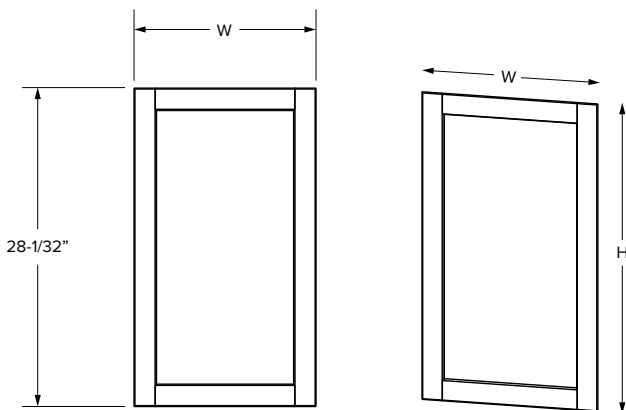

## Decorative Full Height Door Fronts

(Doors without hinge holes for Pullout Organizers)

SKU	ESSENTIALS			PREMIER		
	W	H	T	W	H	T
BFH09NB	7-1/32"	28-1/32"	3/4"	8-17/32"	29-9/32"	3/4"
BFH12NB	10-1/32"	28-1/32"	3/4"	11-17/32"	29-9/32"	3/4"
BFH15NB	13-1/32"	28-1/32"	3/4"	14-17/32"	29-9/32"	3/4"
BFH18NB	16-1/32"	28-1/32"	3/4"	17-17/32"	29-9/32"	3/4"