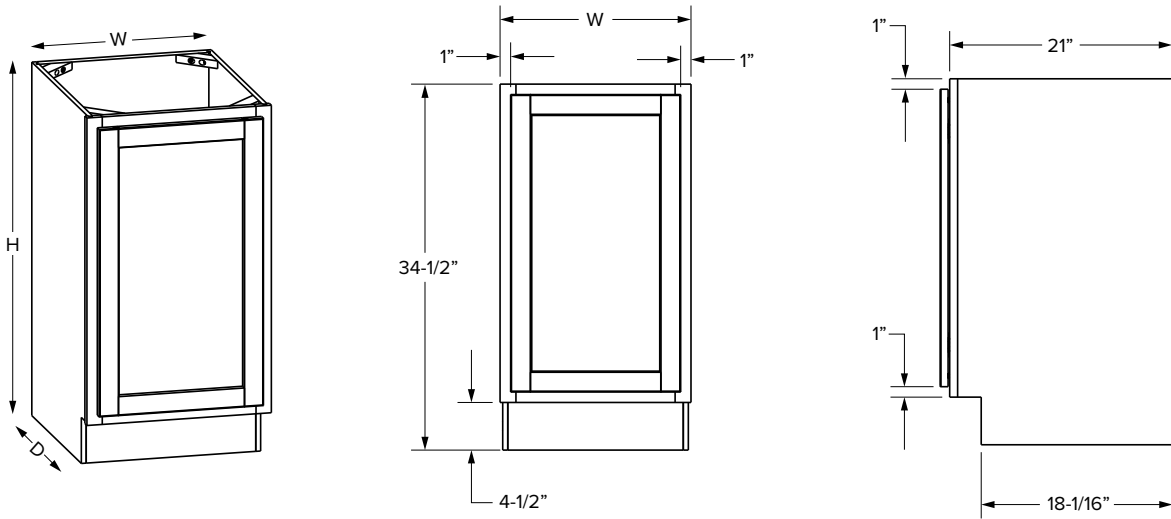

Vanity Cabinets - Dimensions

Full height cabinets

Essentials Overlay