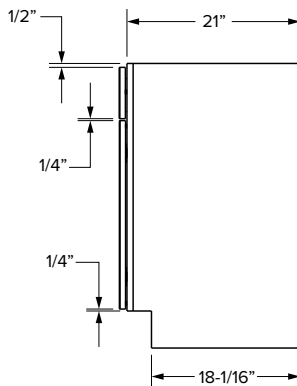

VCDB60-6

SKU	PREMIER																	
	W	H	D	Door Opening		Drawer Opening				False Front Opening		Door Size		Drawer Front Size			False Front Size	
				Width	Height	Width	2 Height	3 Height	4 Height	Width	1 Height	Width	Height	Width	2 Height	3&4 Height	Width	1 Height
VCDB60-3	60"	34-1/2"	21"	21"	20-1/2"	8-3/4"	5"	9"	9-1/2"	21"	5"	11-11/16"	22-27/32"	11-17/32"	6-7/32"	11-5/16"	23-17/32"	6-7/32"
VCDB60-6	60"	34-1/2"	21"	27"	20-1/2"	11-7/8"	5"	9"	9-1/2"	27"	5"	14-11/16"	22-27/32"	14-17/32"	6-7/32"	11-5/16"	29-17/32"	6-7/32"