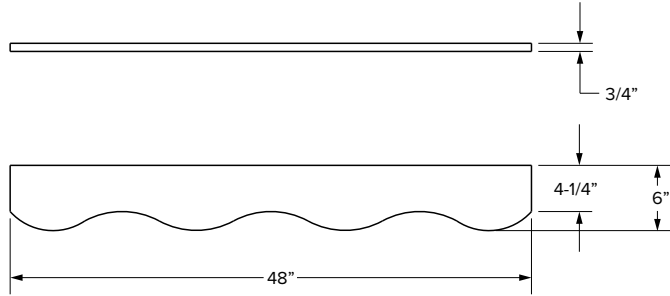

## Valance scalloped

SKU	W	D	H
VSC48	48"	3/4"	6"