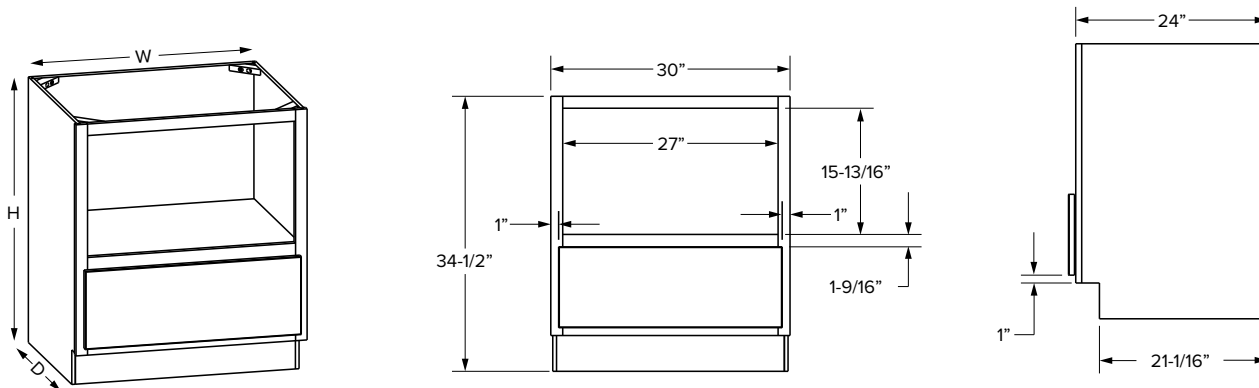

Specialty Cabinets - Dimensions

Microwave base cabinets

Essentials Overlay