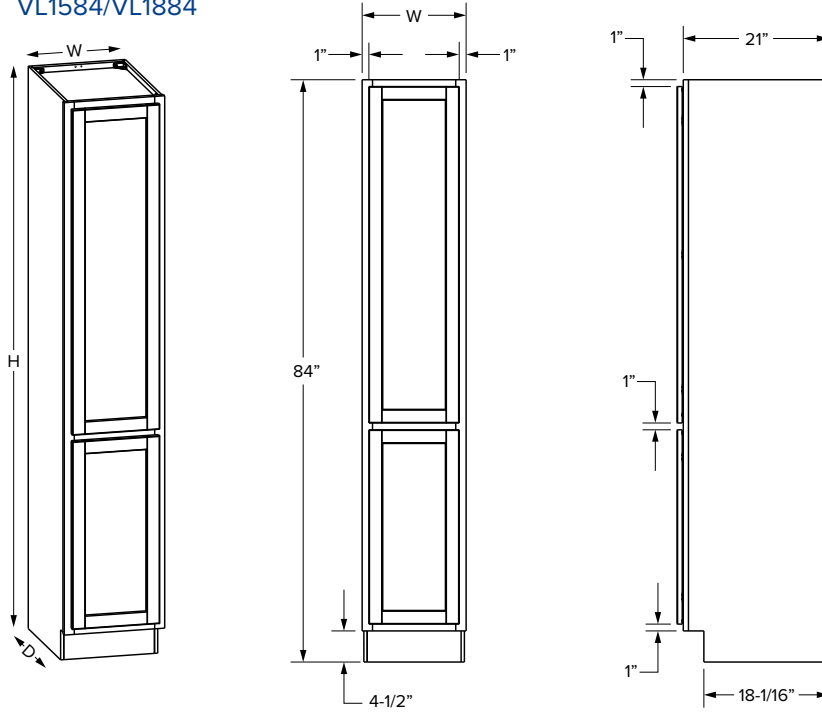

Vanity Cabinets - Dimensions

Linen cabinets

Essentials Overlay

VL1584/VL1884