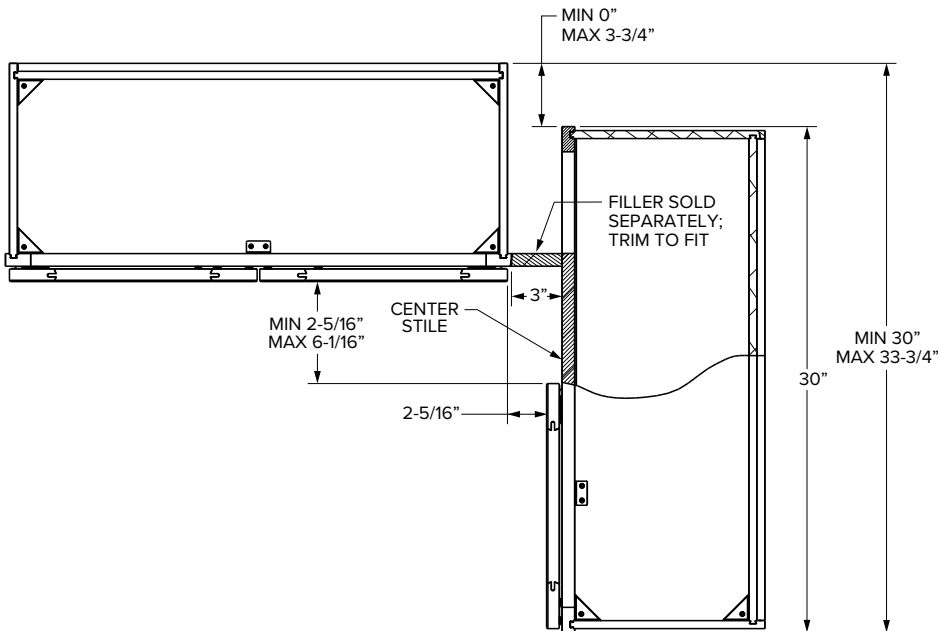

Premier Top View