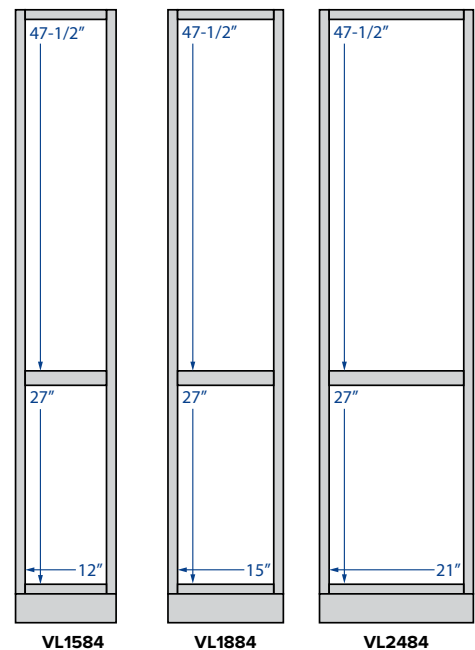

Essentials

Premier

Essentials

Premier