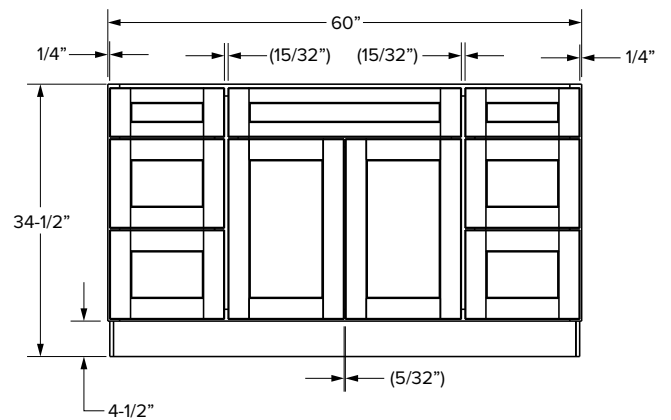

VCDB60-6

SKU	PREMIER																	
	W	H	D	Door Opening		Drawer Opening				False Front Opening		Door Size		Drawer Front Size			False Front Size	
				Width	Height	Width	2 Height	3 Height	4 Height	Width	1 Height	Width	Height	Width	2 Height	3&4 Height	Width	1 Height
VCDB60-3	60"	34-1/2"	21"	21"	20-1/2"	8-3/4"	5"	9"	9-1/2"	21"	5"	11-11/16"	22-27/32"	11-17/32"	6-7/32"	11-5/16"	23-17/32"	6-7/32"
VCDB60-6	60"	34-1/2"	21"	27"	20-1/2"	11-7/8"	5"	9"	9-1/2"	27"	5"	14-11/16"	22-27/32"	14-17/32"	6-7/32"	11-5/16"	29-17/32"	6-7/32"