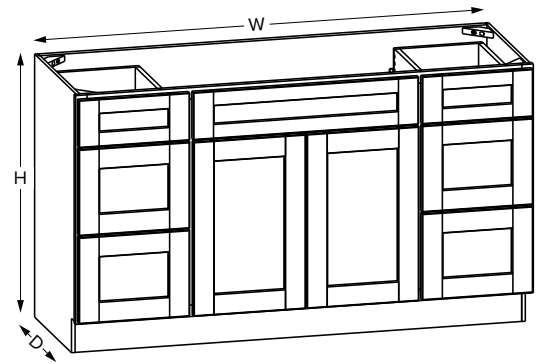

VCDB60-6

SKU	PREMIER																	
	W	H	D	Door Opening		Drawer Opening				False Front Opening		Door Size		Drawer Front Size			False Front Size	
				Width	Height	Width	2 Height	3 Height	4 Height	Width	1 Height	Width	Height	Width	2 Height	3&4 Height	Width	1 Height
VCDB60-3	60"	34-1/2"	21"	21"	20-1/2"	8-3/4"	5"	9"	9-1/2"	21"	5"	11-11/16"	22-27/32"	11-17/32"	6-7/32"	11-5/16"	23-17/32"	6-7/32"
VCDB60-6	60"	34-1/2"	21"	27"	20-1/2"	11-7/8"	5"	9"	9-1/2"	27"	5"	14-11/16"	22-27/32"	14-17/32"	6-7/32"	11-5/16"	29-17/32"	6-7/32"