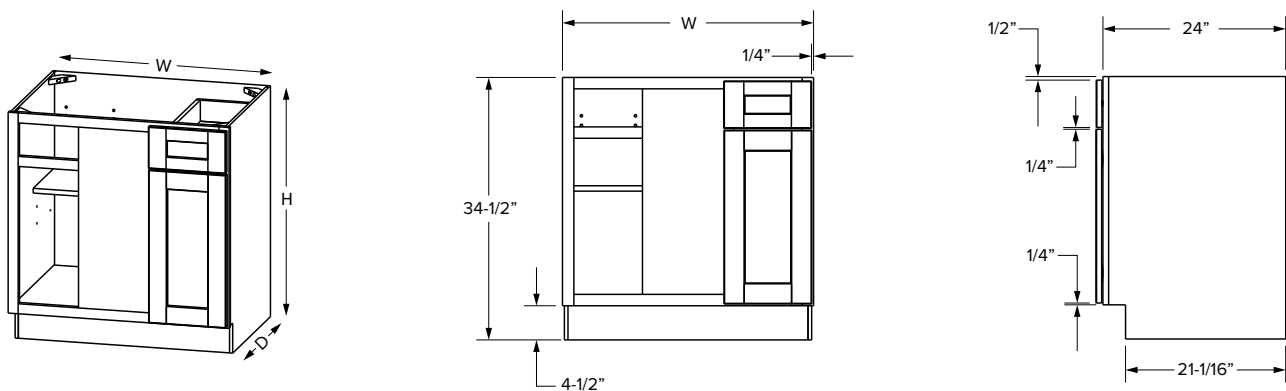

Premier Overlay

SKU				ESSENTIALS							
	W	H	D	Door Opening		Drawer Opening		Door Size		Drawer Front Size	
				Width	Height	Width	Height	Width	Height	Width	Height
BBC39-42U	33"	34-1/2"	24"	8-15/16"	20-1/2"	8-15/16"	5"	10-1/32"	21-11/32"	10-1/32"	5-23/32"
BBC42-45U	39"	34-1/2"	24"	11-15/16"	20-1/2"	11-15/16"	5"	13-1/32"	21-11/32"	13-1/32"	5-23/32"
BBC45-48U	42"	34-1/2"	24"	14-15/16"	20-1/2"	14-15/16"	5"	16-1/32"	21-11/32"	16-1/32"	5-23/32"

SKU				PREMIER							
	W	H	D	Door Opening		Drawer Opening		Door Size		Drawer Front Size	
				Width	Height	Width	Height	Width	Height	Width	Height
BBC39-42U	33"	34-1/2"	24"	9"	20-1/2"	9"	5"	11-17/32"	22-27/32"	11-17/32"	6-7/32"
BBC42-45U	39"	34-1/2"	24"	12"	20-1/2"	12"	5"	14-17/32"	22-27/32"	14-17/32"	6-7/32"
BBC45-48U	42"	34-1/2"	24"	15"	20-1/2"	15"	5"	17-17/32"	22-27/32"	17-17/32"	6-7/32"