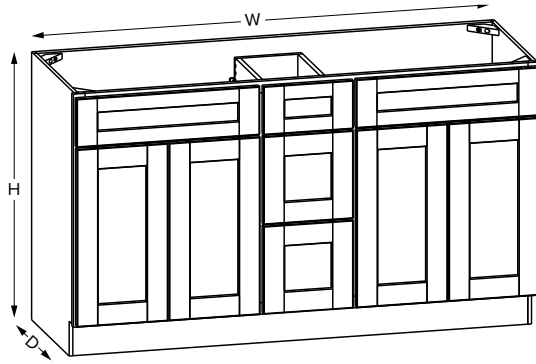

Combo cabinets

Premier Overlay

VCDB60-3