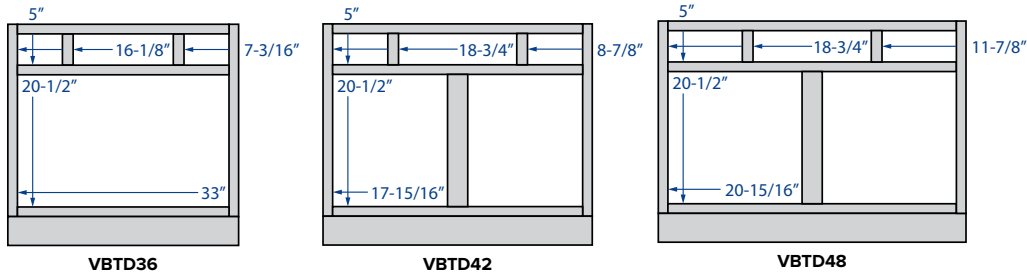

Essentials