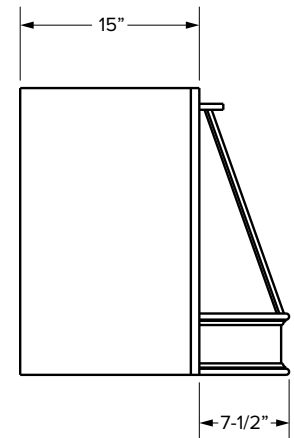

Range hoods

	W	H	D	Projection
RHAR36	36"	24"	15"	7-1/2"
RHCL36	36"	24"	15"	7-1/2"

NOTES:

Works with Premier & Essentials.

The box of these range hoods can be trimmed to size.

Angled hood section can be removed from box and applied separately.

Some assembly required.

RHCL36