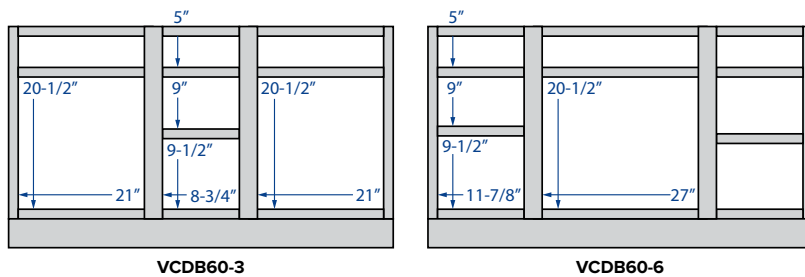

Essentials

Premier

Essentials

Premier