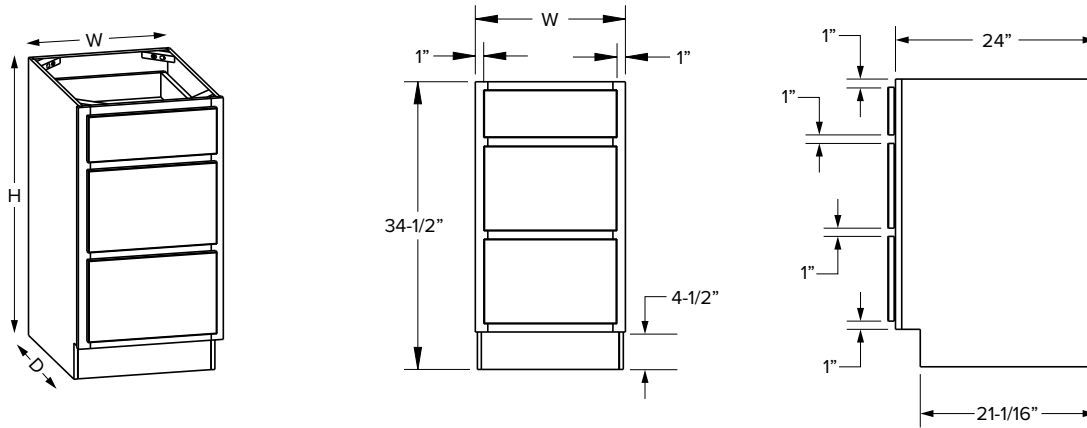

Three drawer cabinets

Essentials Overlay

Premier Overlay