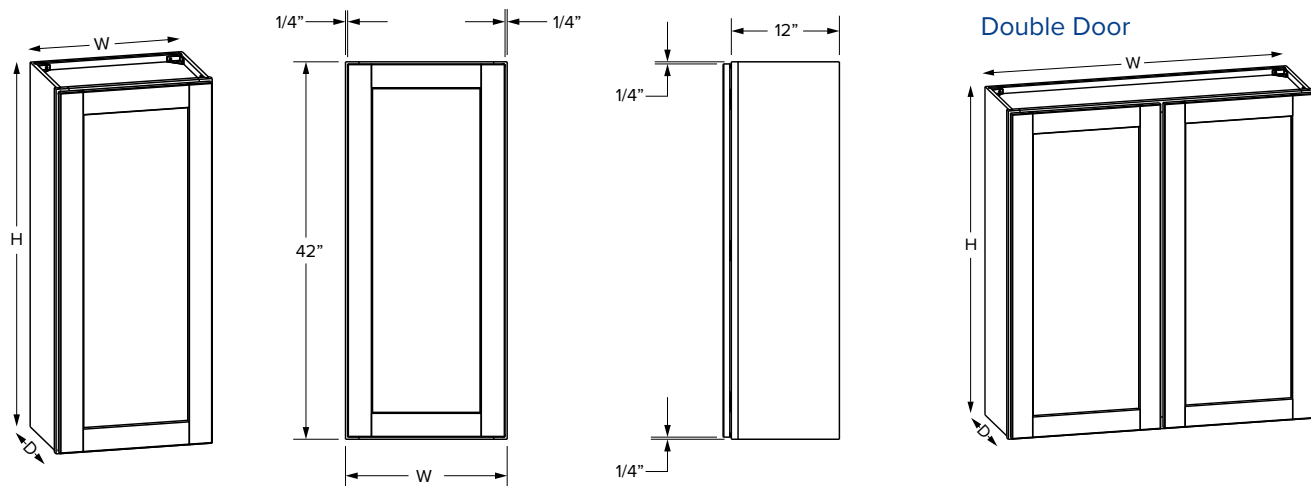

SKU						ESSENTIALS				PREMIER			
	W	H	D	Shelves	# of doors	Opening		Door		Opening		Door	
						Width	Height	Width	Height	Width	Height	Width	Height
W0942	9"	42"	12"	3	1	6"	39"	7-1/32"	40-1/32"	6"	39"	8-17/32"	41-17/32"
W1242	12"	42"	12"	3	1	9"	39"	10-1/32"	40-1/32"	9"	39"	11-17/32"	41-17/32"
W1542	15"	42"	12"	3	1	12"	39"	13-1/32"	40-1/32"	12"	39"	14-17/32"	41-17/32"
W1842	18"	42"	12"	3	1	15"	39"	16-1/32"	40-1/32"	15"	39"	17-17/32"	41-17/32"
W2142	21"	42"	12"	3	1	18"	39"	19-1/32"	40-1/32"	18"	39"	20-17/32"	41-17/32"
W2442	24"	42"	12"	3	2	21"	39"	10-15/16"	40-1/32"	21"	39"	11-11/16"	41-17/32"
W2742	27"	42"	12"	3	2	24"	39"	12-7/16"	40-1/32"	24"	39"	13-3/16"	41-17/32"
W3042	30"	42"	12"	3	2	27"	39"	13-29/32"	40-1/32"	27"	39"	14-11/16"	41-17/32"
W3342	33"	42"	12"	3	2	30"	39"	15-13/32"	40-1/32"	30"	39"	16-3/16"	41-17/32"
W3642	36"	42"	12"	3	2	33"	39"	16-29/32"	40-1/32"	33"	39"	17-11/16"	41-17/32"
W3942*	39"	42"	12"	3	2	16-7/16"	39"	17-17/32"	40-1/32"	17"	39"	19-1/32"	41-17/32"
W4242*	42"	42"	12"	3	2	17-15/16"	39"	19-1/32"	40-1/32"	18-1/2"	39"	20-17/32"	41-17/32"

*39" and 42" wide cabinets have a center stile