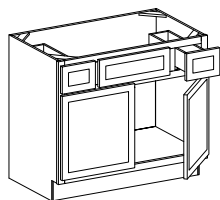

**Double Door  
Center Stile**  
42" Width

**Triple Drawer**  
12", 15", 18" and  
21" Width

**Linen Single &  
Double Door**  
84" (6 shelves)  
Single - 15" and 18" Width  
Double - 24" Width

**Two Double Door**  
48" Width