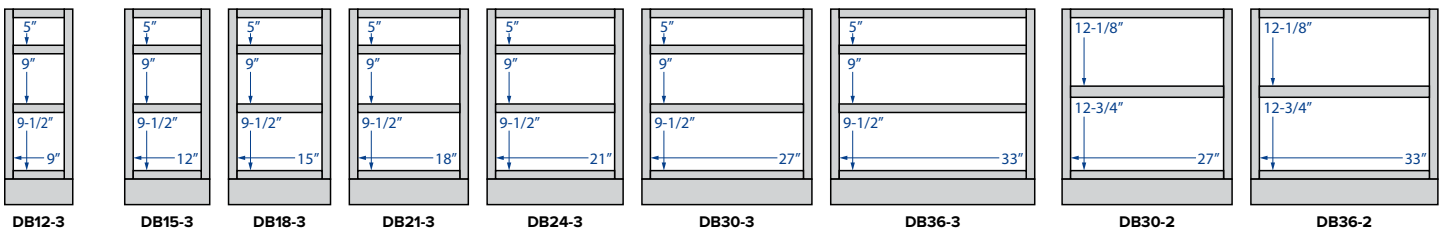

Base cabinets – openings

Essentials

Premier