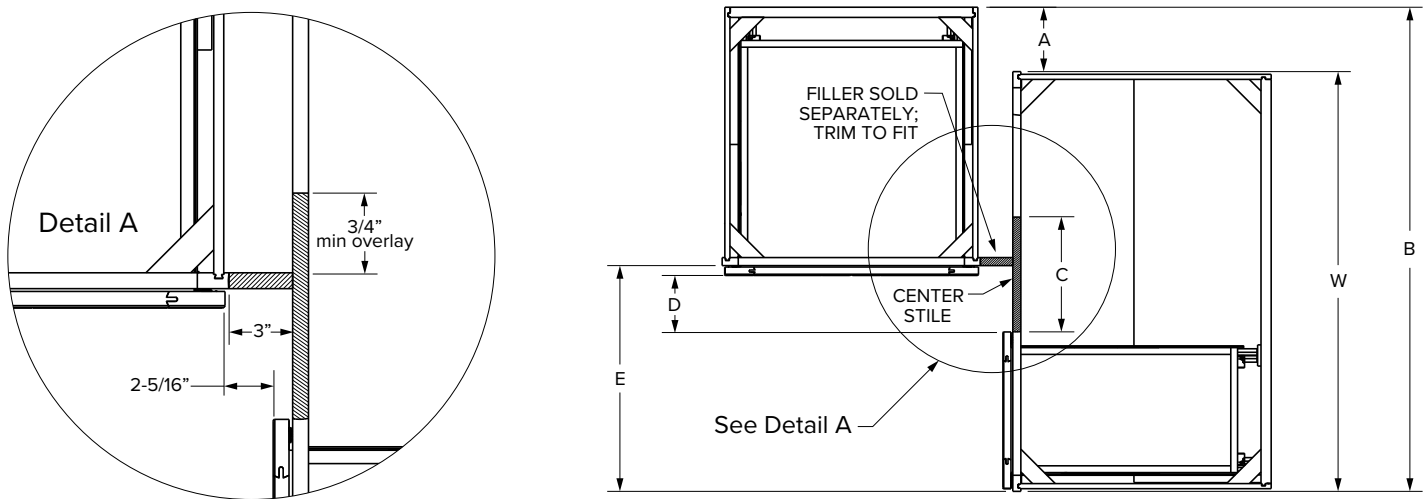

Premier Top View

SKU	ESSENTIALS										
	W	A		B		C		D		E	
		Min	Max	Min	Max	Min	Max	Min	Max	Min	Max
BBC39-42U	33"	6"	9"	39"	42"	6-3/4"	3-3/4"	3-1/16"	6-1/16"	15"	18"
BBC42-45U	39"	3"	6"	42"	45"	6-3/4"	3-3/4"	3-1/16"	6-1/16"	18"	21"
BBC45-48U	42"	3"	6"	45"	48"	3-3/4"	3/4"	3-1/16"	6-1/16"	21"	24"

SKU	PREMIER										
	W	A		B		C		D		E	
		Min	Max	Min	Max	Min	Max	Min	Max	Min	Max
BBC39-42U	33"	6"	9"	39"	42"	3-3/4"	6-3/4"	2-5/16"	5-5/16"	15"	18"
BBC42-45U	39"	3"	6"	42"	45"	3-3/4"	6-3/4"	2-5/16"	5-5/16"	18"	21"
BBC45-48U	42"	3"	6"	45"	48"	3/4"	3-3/4"	2-5/16"	5-5/16"	21"	24"