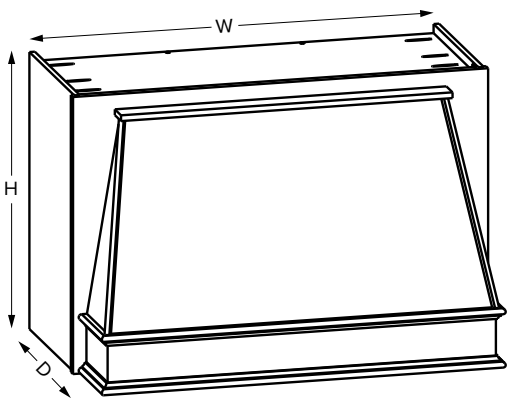

Range hoods

	W	H	D	Projection
RHAR36	36"	24"	15"	7-1/2"
RHCL36	36"	24"	15"	7-1/2"

NOTES:

Works with Premier & Essentials.

The box of these range hoods can be trimmed to size.

Angled hood section can be removed from box and applied separately.

Some assembly required.

RHCL36