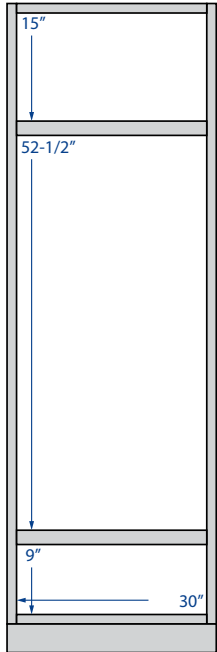

OVD3390

Essentials

Premier