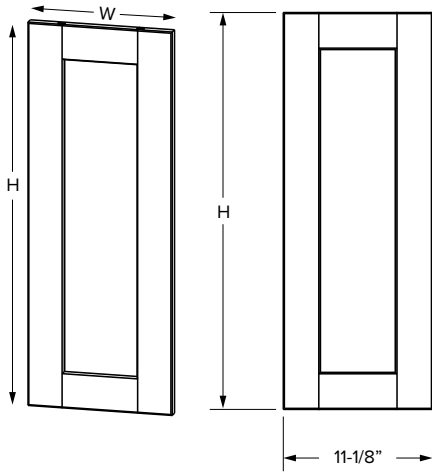

Decorative end panels

SKU	ESSENTIALS			PREMIER		
	W	H	T	W	H	T
WDEP1230	11-1/8"	27-31/32"	3/4"	11-1/8"	29-1/2"	3/4"
WDEP1236	11-1/8"	33-31/32"	3/4"	11-1/8"	35-1/2"	3/4"
WDEP1242	11-1/8"	39-31/32"	3/4"	11-1/8"	41-1/2"	3/4"
BDEP24	23-1/8"	28-1/32"	3/4"	23-1/8"	29-5/16"	3/4"

Catalina - WDEP