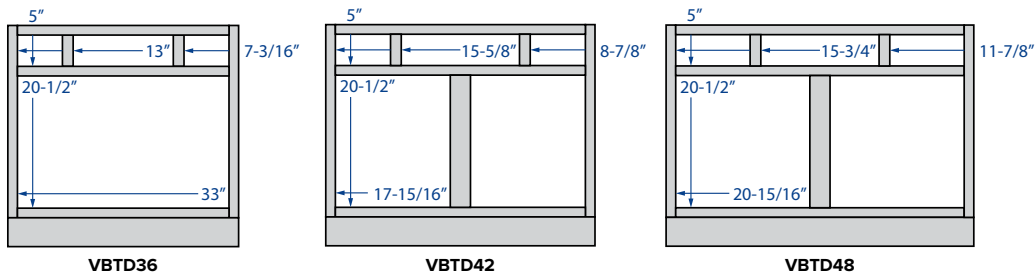

Essentials

Premier

Essentials

Premier