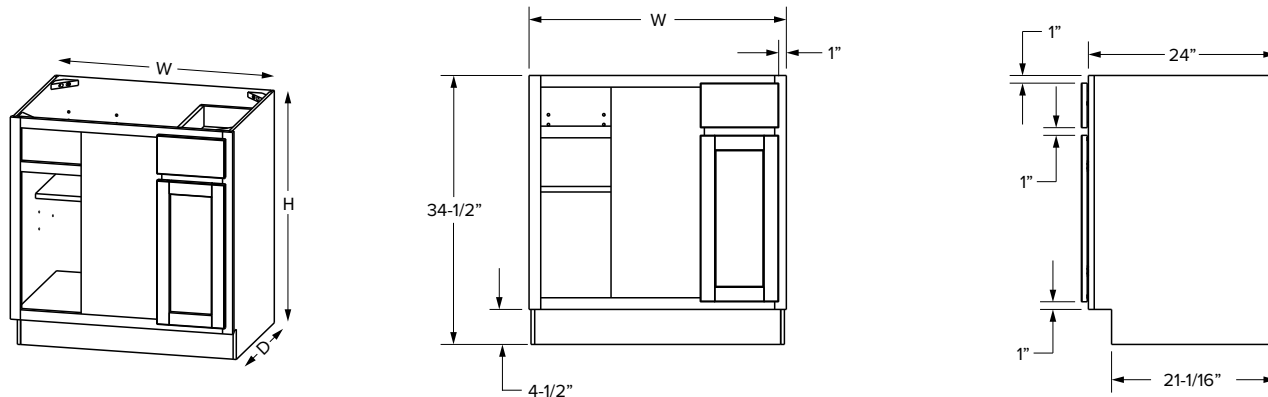

Base Cabinets - Dimensions

Blind corner cabinets

Essentials Overlay