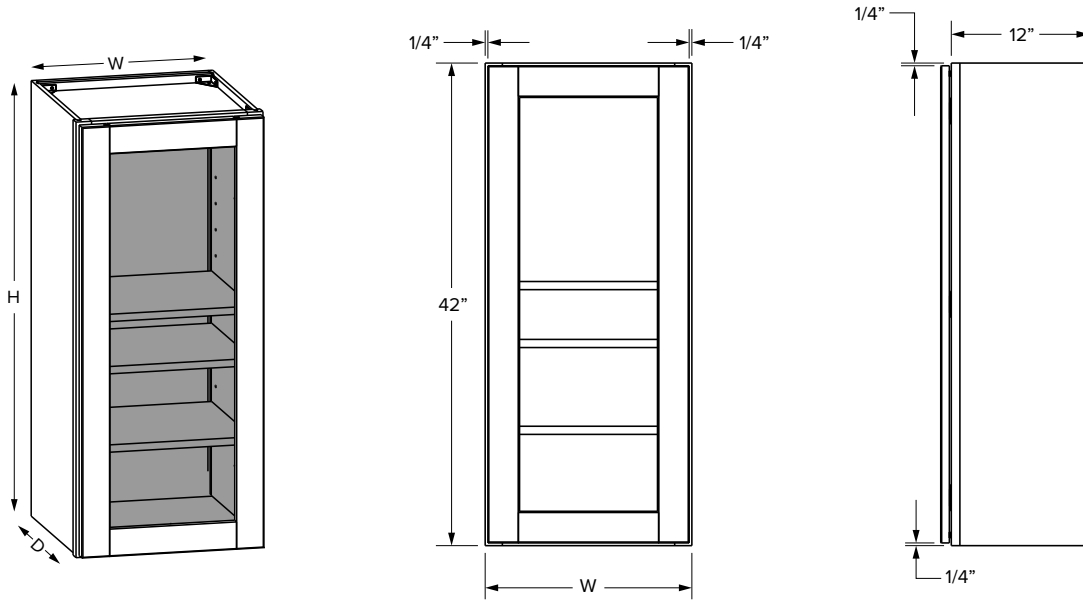

Wall Cabinets - Dimensions

42" Height glass door cabinets

Premier Overlay - Single Door

Premier Overlay - Double Door