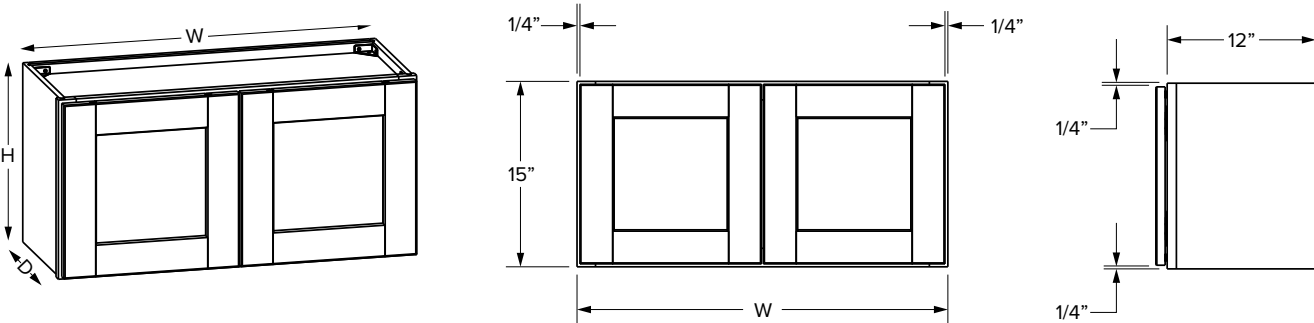

Premier Overlay

SKU						ESSENTIALS				PREMIER			
	W	H	D	Shelves	# of Doors	Opening		Door		Opening		Door	
						Width	Height	Width	Height	Width	Height	Width	Height
W3015	30"	15"	12"	0	2	27"	12"	13-29/32"	13-1/32"	27"	12"	14-11/16"	14-17/32"
W3315	33"	15"	12"	0	2	30"	12"	15-13/32"	13-1/32"	30"	12"	16-3/16"	14-17/32"
W3615	36"	15"	12"	0	2	33"	12"	16-29/32"	13-1/32"	33"	12"	17-11/16"	14-17/32"
W3915*	39"	15"	12"	0	2	16-7/16"	12"	17-17/32"	13-1/32"	17"	12"	19-1/16"	14-17/32"

*39" and 42" wide cabinets have a center stile