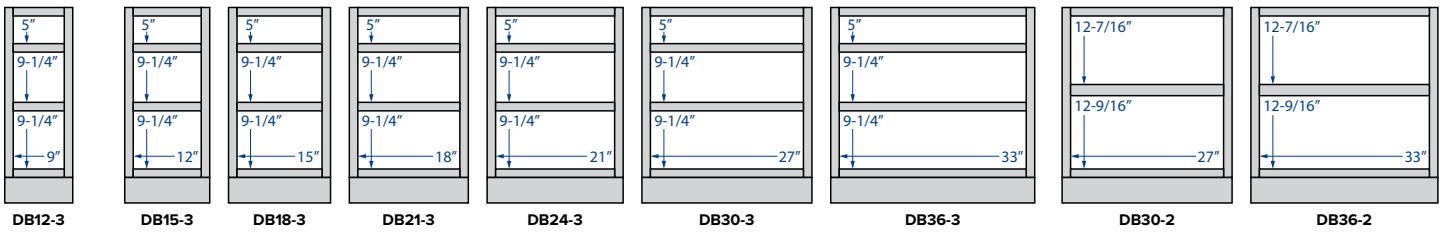

Essentials