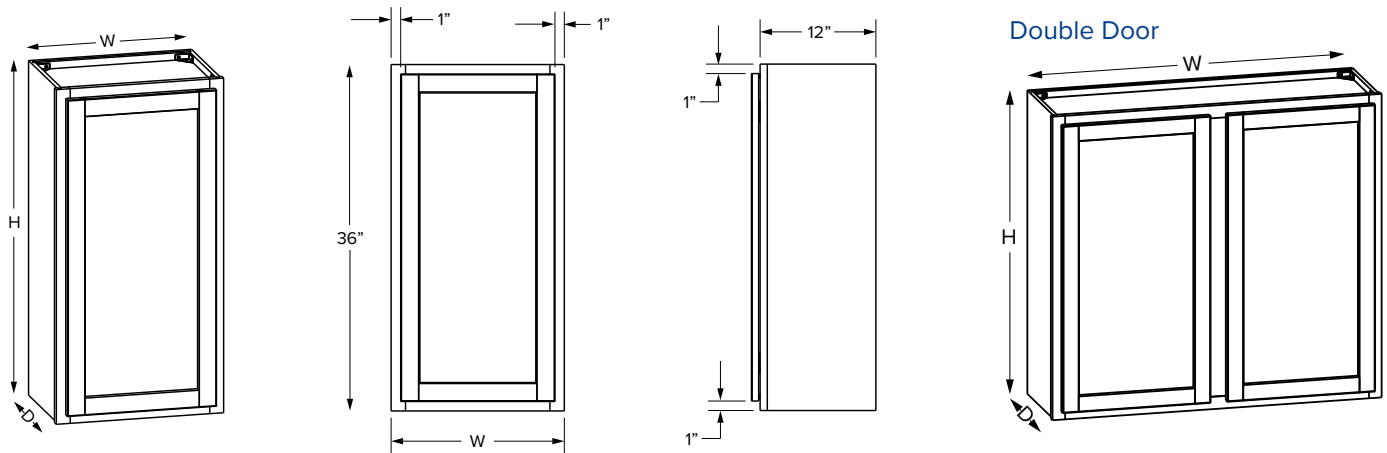

36" Height cabinets

Essentials overlay

Premier overlay