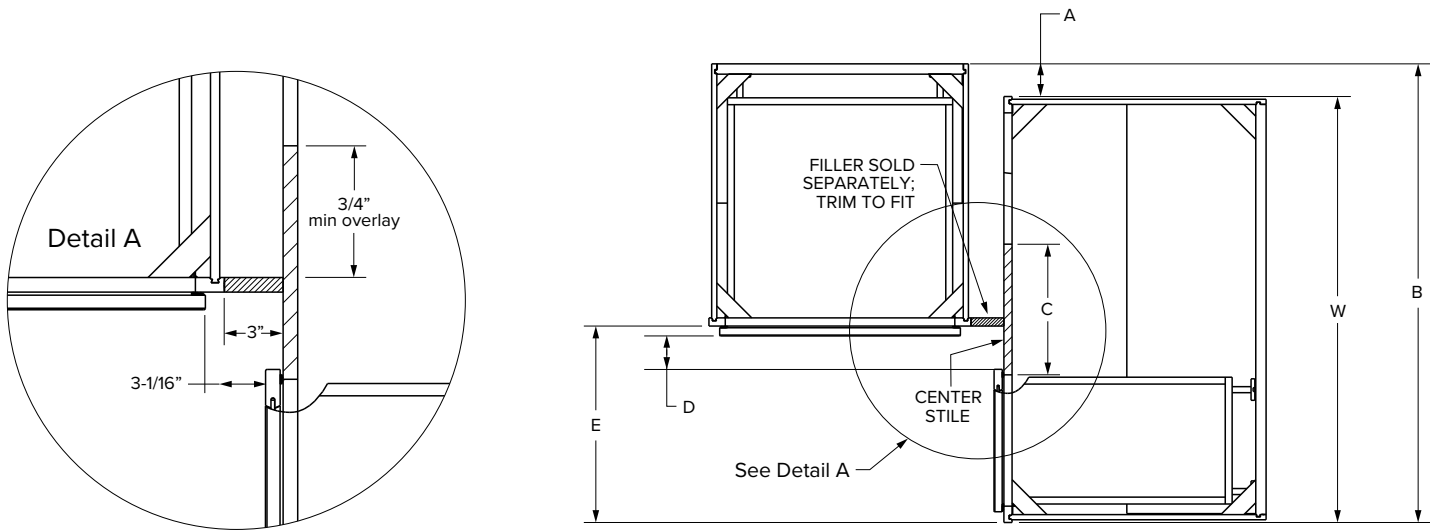

Base Cabinets - Dimensions

Essentials Top View