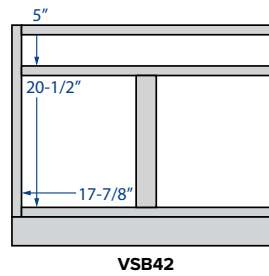

Essentials