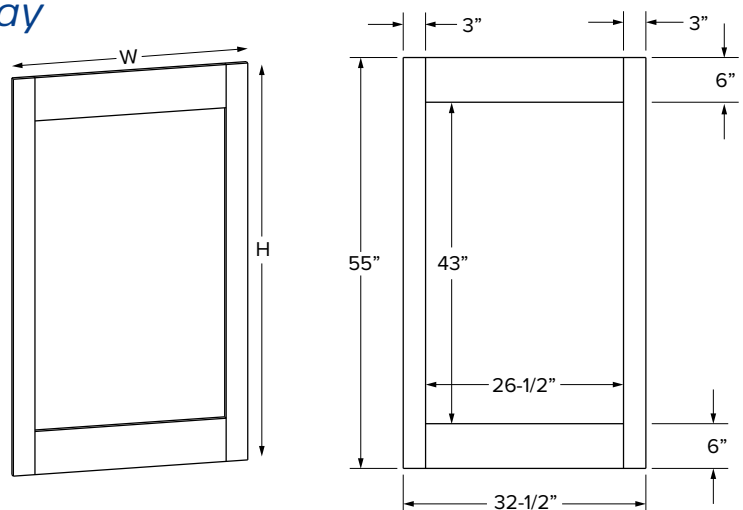

Double oven cabinets

Premier Overlay

SKU	W	H	D	Shelves	# of Doors	# of Drawers	PREMIER							
							Door Opening		Drawer Opening		Door Size		Drawer Front Size	
							Width	Height	Width	Height	Width	Height	Width	Height
OVD3384	33"	84"	24"	0	2	1	30"	9"	30"	9"	16-3/16"	11-17/32"	32-1/2"	11-5/16"
OVD3390	33"	90"	24"	0	2	1	30"	15"	30"	9"	16-3/16"	17-17/32"	32-1/2"	11-5/16"
OVD3396	33"	96"	24"	1	2	1	30"	21"	30"	9"	16-3/16"	23-17/32"	32-1/2"	11-5/16"

Double oven panel overlay

SKU	W	T	H
OVD33P	32-1/2"	3/4"	55"

NOTE: Can be trimmed to size
Works with Premier & Essentials