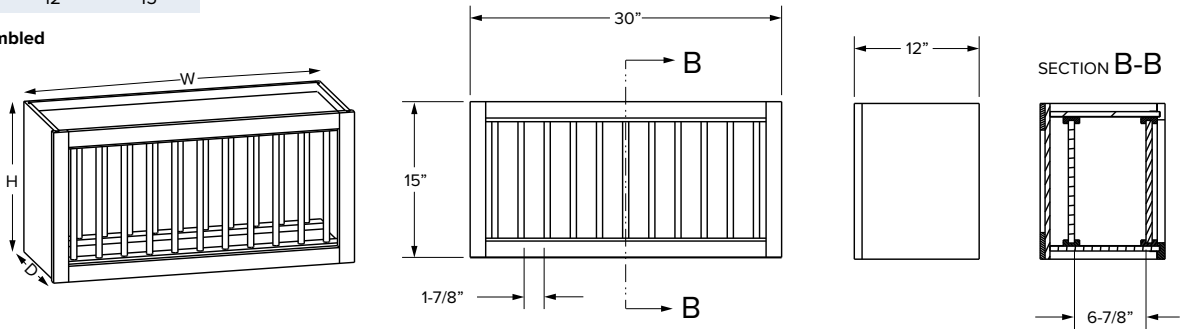

Plate rack

SKU	W	D	H
PR3015	30"	12"	15"

NOTE: Ships preassembled