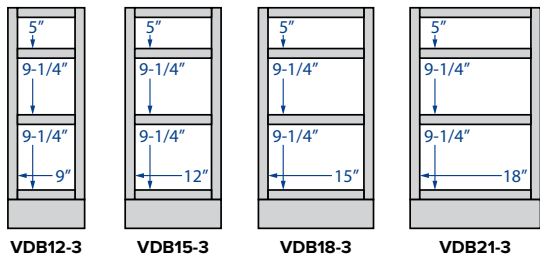

Essentials