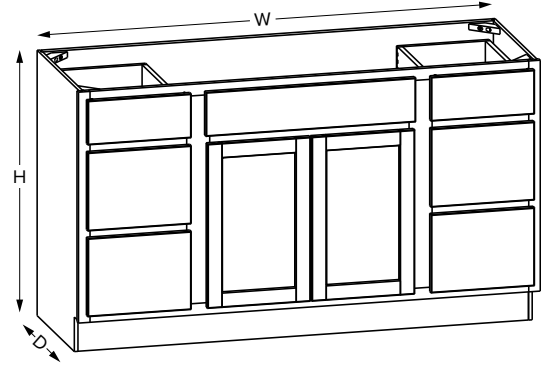

VCDB60-6

SKU	ESSENTIALS																	
				Door Opening		Drawer Opening				False Front Opening		Door Size		Drawer Front Size			False Front Size	
	W	H	D	Width	Height	Width	2 Height	3 Height	4 Height	Width	1 Height	Width	Height	Width	2 Height	3&4 Height	Width	1 Height
VCDB60-3	60"	34-1/2"	21"	20-1/2"	20-1/2"	9-3/4"	5"	9-1/4"	9-1/4"	20-1/2"	5"	10-11/16"	21-11/32"	10-15/16"	5-23/32"	10-5/32"	21-9/16"	5-23/32"
VCDB60-6	60"	34-1/2"	21"	25-7/8"	20-1/2"	12-7/16"	5"	9-1/4"	9-1/4"	25-7/8"	5"	13-3/8"	21-11/32"	13-7/16"	5-23/32"	10-5/32"	27-1/4"	5-23/32"