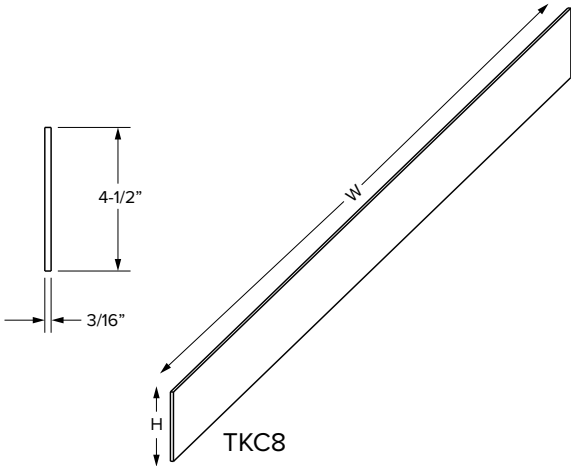

Mouldings

SKU	Description	T	H	L
FB8	Furniture Base	3/4"	4-5/8"	96"
TKC8	Toe Kick	1/4"	4-1/2"	96"
CMA8	Crown	11/16"	3-13/16"	96"
CMC8	Crown	3/4"	3-7/16"	96"
CM8	Crown	3/4"	2-1/2"	96"
CMV8	Cove	1/2"	2-11/16"	96"