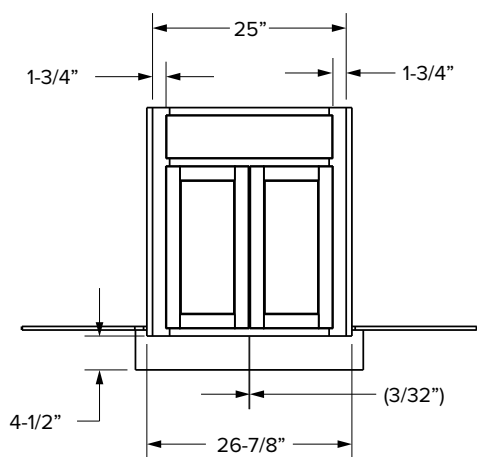

Base Cabinets - Dimensions

Sink front corner diagonal

Essentials Overlay