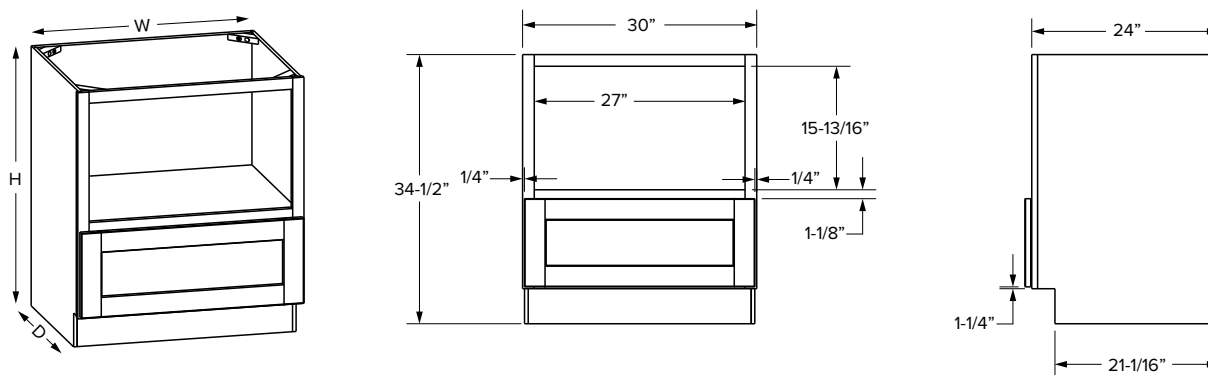

Premier Overlay

SKU	W	H	D	# of Drawers	ESSENTIALS					
					Opening		Drawer Opening		Drawer Front Size	
					Width	Height	Width	Height	Width	Height
MWB30	30"	34-1/2"	24"	1	27"	15-13/16"	27"	9-1/4"	28-1/32"	10-1/8"

SKU	W	H	D	# of Drawers	PREMIER					
					Opening		Drawer Opening		Drawer Front Size	
					Width	Height	Width	Height	Width	Height
MWB30	30"	34-1/2"	24"	1	27"	15-13/16"	27"	9-1/4"	29-17/32"	11-5/16"