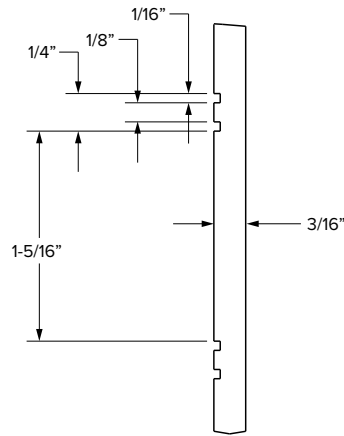

Back panel - beaded

SKU	T	H	L	Grain
PBBH4896	1/4"	48"	96"	horizontal

DETAIL A
SCALE 1.500