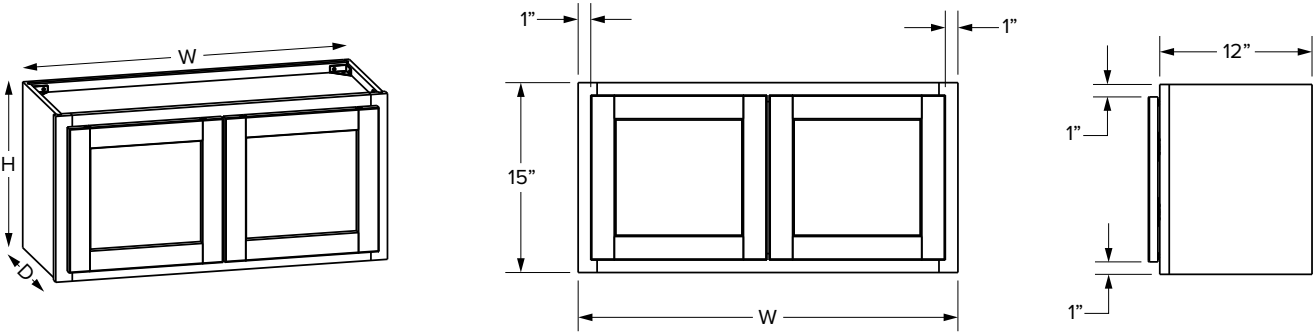

15" Height cabinets

Essentials Overlay