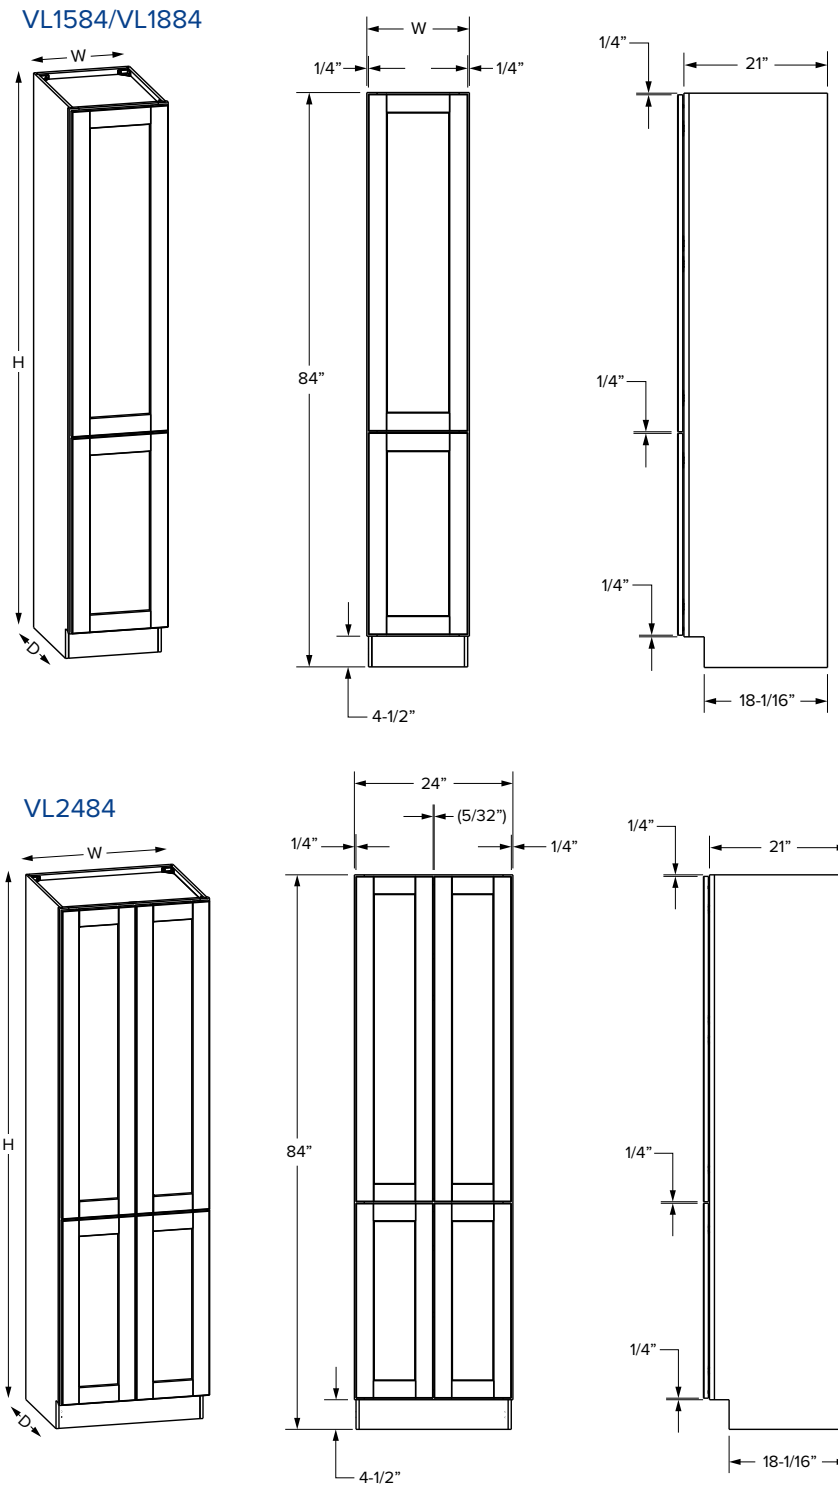

Linen cabinets

Premier Overlay

SKU	W	H	D	Shelves	# of Doors	PREMIER					
						Door Opening			Door Size		
						Width	1 Height	2 Height	Width	1 Height	2 Height
VL1584	15"	84"	21"	6	2	12"	27"	47-1/2"	14-17/32"	49-9/32"	29-17/32"
VL1884	18"	84"	21"	6	2	15"	27"	47-1/2"	17-17/32"	49-9/32"	29-17/32"
VL2484	24"	84"	21"	6	4	21"	27"	47-1/2"	11-11/16"	49-9/32"	29-17/32"