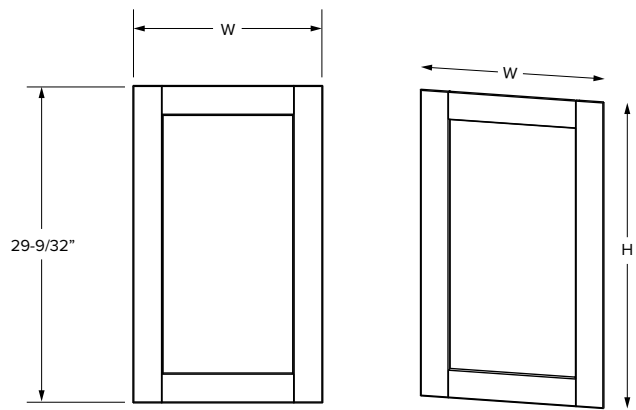

## Decorative Full Height Door Fronts

(Doors without hinge holes for Pullout Organizers)

SKU	ESSENTIALS			PREMIER		
	W	H	T	W	H	T
BFH09NB	7-1/32"	28-1/32"	3/4"	8-17/32"	29-9/32"	3/4"
BFH12NB	10-1/32"	28-1/32"	3/4"	11-17/32"	29-9/32"	3/4"
BFH15NB	13-1/32"	28-1/32"	3/4"	14-17/32"	29-9/32"	3/4"
BFH18NB	16-1/32"	28-1/32"	3/4"	17-17/32"	29-9/32"	3/4"